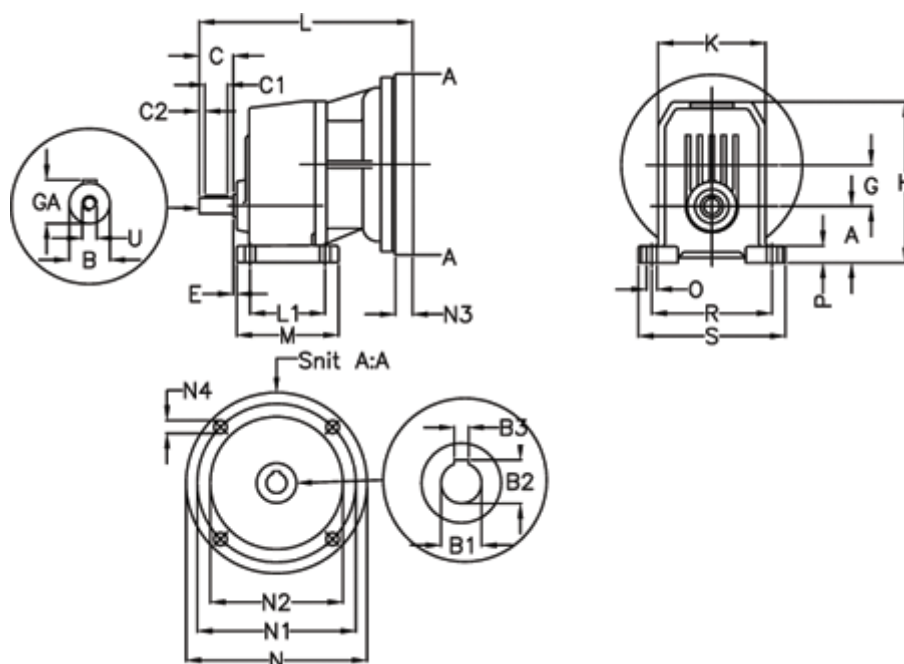

Article number: 40550500141255

Description: Single Stage Helical Gear
S 501-1,4-P160B5

Measures

A = 82	E = 25.5	M = 190.0	R = 225
B = 38	F = 10x8x60	N = 350	S = 270
B1 = 42	G = 73.5	N1 = 300	U = M12
B2 = 45.3	GA = 41.0	N2 = 250	
B3 = 12	H = 278.5	N3 = 23	
C = 80	K = 185	N4 = 18	
C1 = 60	L = 431	O = 18	
C2 = 10	L1 = 145.0	P = 25.0	